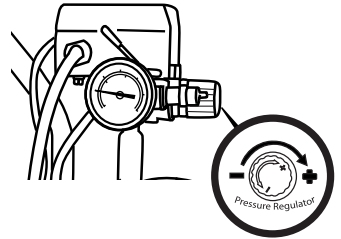

4

1/4" Industrial/ Universal Quick Connect

Push to Connect

Drain Valve Operation

5

6

7

8