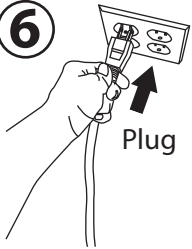

4

1/4" Industrial/ Universal Quick Connect

Push to Connect

Drain Valve Operation

5

6

7

8