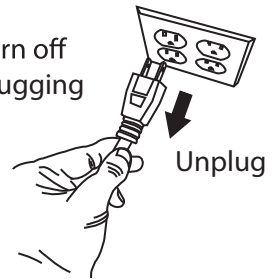

*Note: Always turn off unit before unplugging