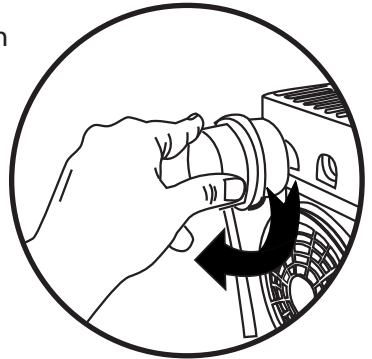

QUICK START GUIDE

1

Please Read Manual

2

Air Filter Tube Installation

3

Air Filter Installation

Hand tighten only

4

1/4" Industrial/ Universal Quick Connect

Push to Connect

Drain Valve Operation

5

6

7

8