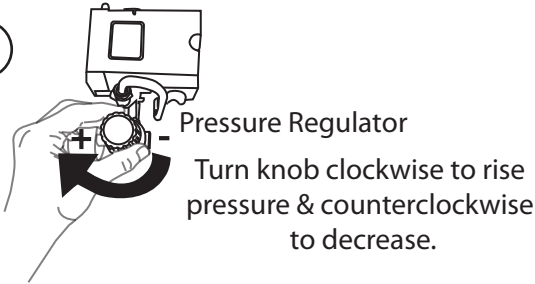

QUICK START GUIDE

1

Please Read Manual

2

Air Filter Tube Installation

3

Air Filter Installation

Hand tighten only

4

1/4" Industrial/ Universal Quick Connect

Push to Connect

Drain Valve Operation

5

6

7

8